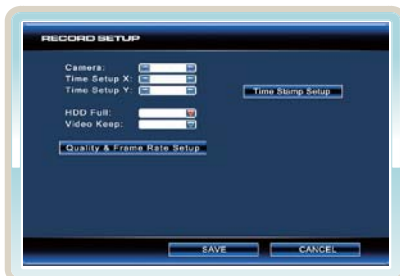

## DVR GUI

■ Utility Set Up

■ System

■ Sensor Input

■ Record

■ PTZ & Keyboard

■ Network

■ Motion