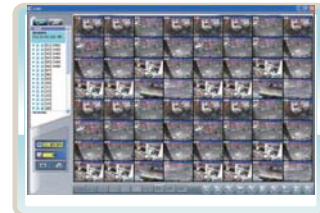

## CMS Software

■ DVR View  
(Max. 16 Channels)

■ Remote Event play

■ E-Map

■ Remote Playback

■ Event

■ User Management  
& Multiple Language

■ Group View  
(Max. 64 Channels)

## DVR GUI

■ Utility Set Up

■ System

■ Sensor Input

■ Record

■ PTZ & Keyboard

■ Network

■ Motion