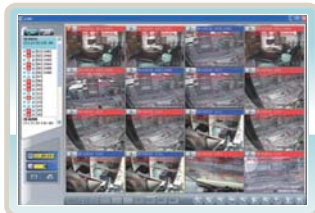

## CMS Software

■ DVR View  
(Max. 16 Channels)

■ Remote Event play

■ E-Map

■ Remote Playback

■ Event

■ User Management  
& Multiple Language

■ Group View  
(Max. 64 Channels)

## DVR GUI

■ Utility Set Up

■ System

■ Sensor Input

■ Record

■ PTZ & Keyboard

■ Network

■ Motion