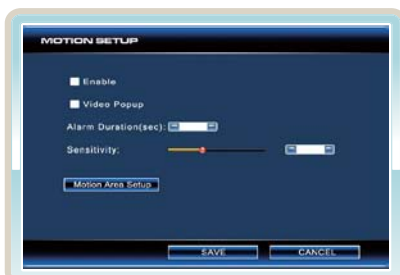

## DVR GUI

■ Utility Set Up

■ System

■ Sensor Input

■ Record

■ PTZ & Keyboard

■ Network

■ Motion