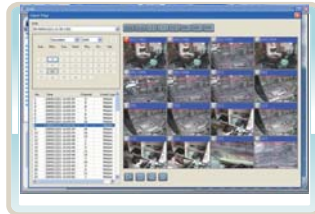

## CMS Software

■ DVR View  
(Max. 16 Channels)

■ Remote Event play

■ E-Map

■ Remote Playback

■ Event

■ User Management  
& Multiple Language

■ Group View  
(Max. 64 Channels)