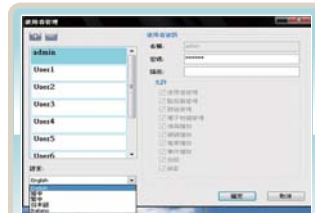

## CMS Software

■ DVR View  
(Max. 16 Channels)

■ Remote Event play

■ E-Map

■ Remote Playback

■ Event

■ User Management  
& Multiple Language

■ Group View  
(Max. 64 Channels)

## DVR GUI

■ Utility Set Up

■ System

■ Sensor Input

■ Record

■ PTZ & Keyboard

■ Network

■ Motion